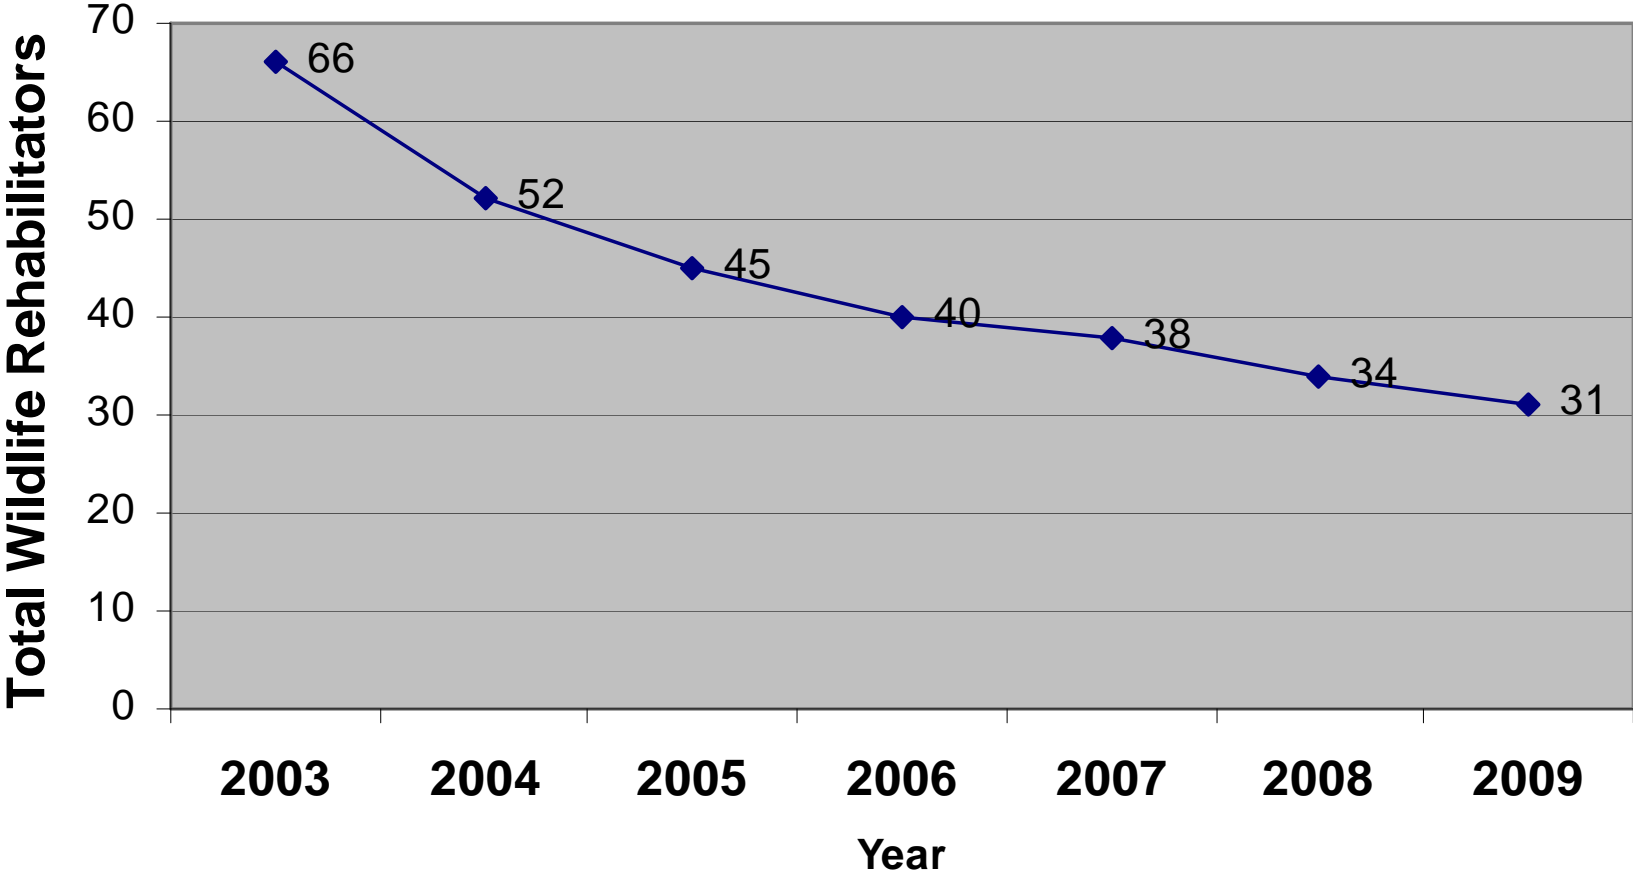

NJ Wildlife Rehabilitation Program