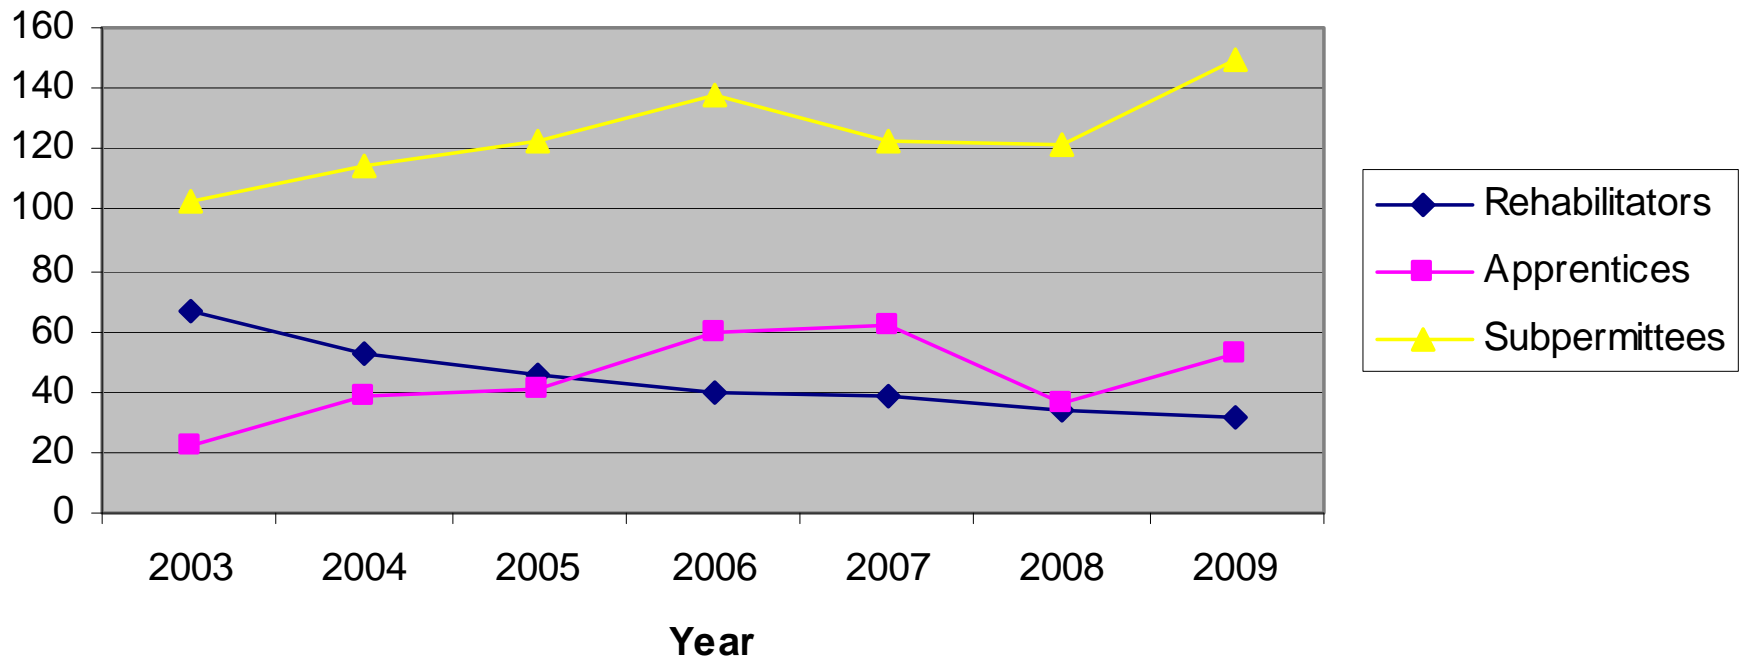

NJ Wildlife Rehabilitation Program