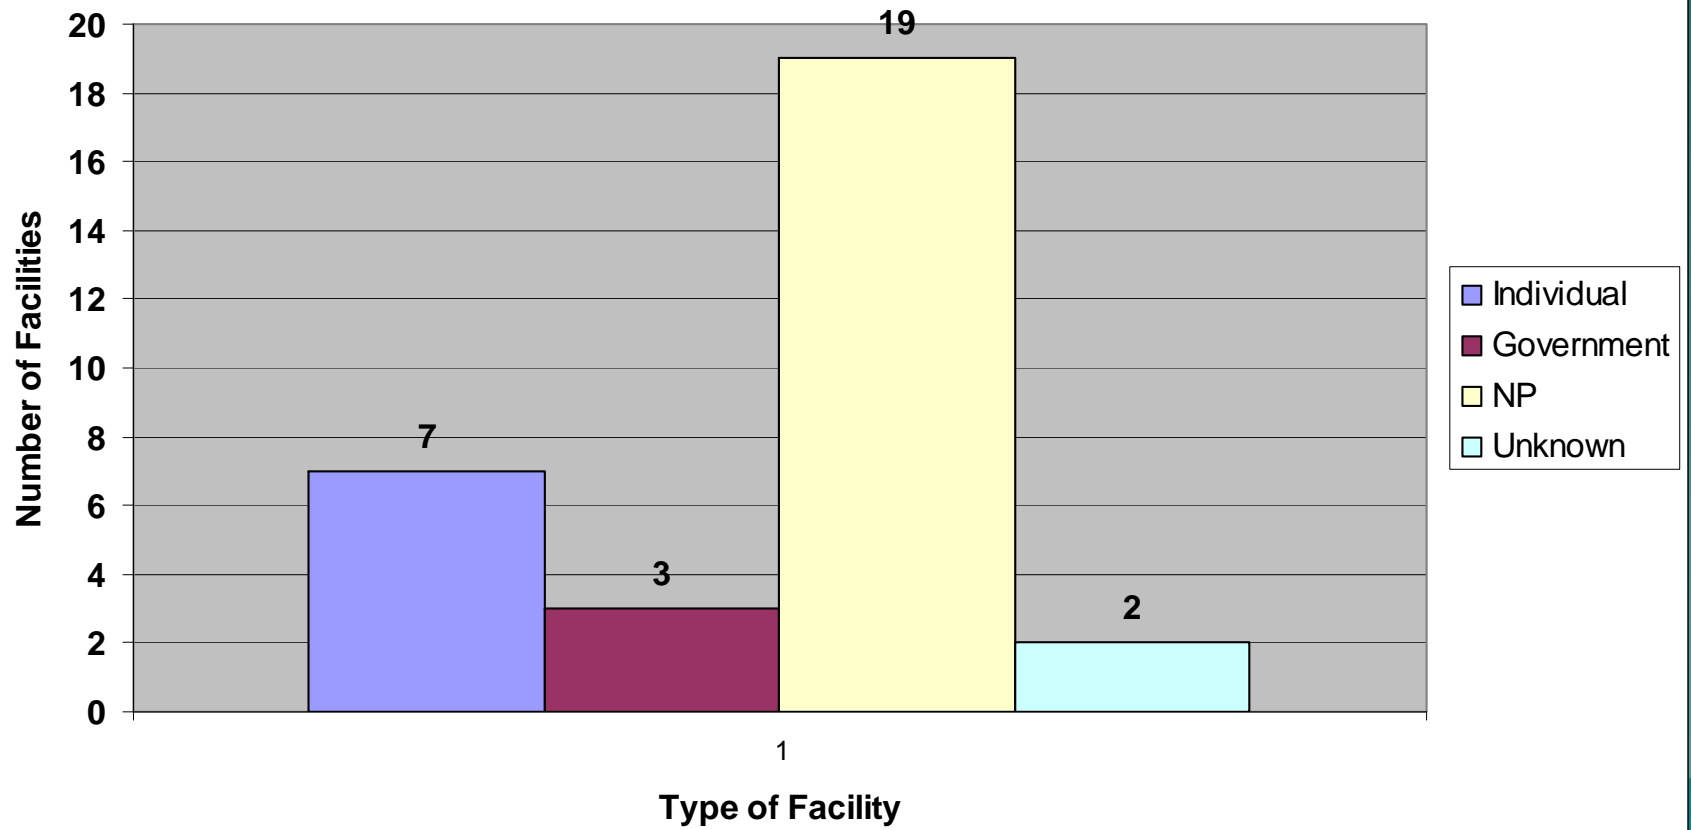

NJ DEP Division of Fish and Wildlife
2009 Wildlife Rehabilitation Program
Facility Type