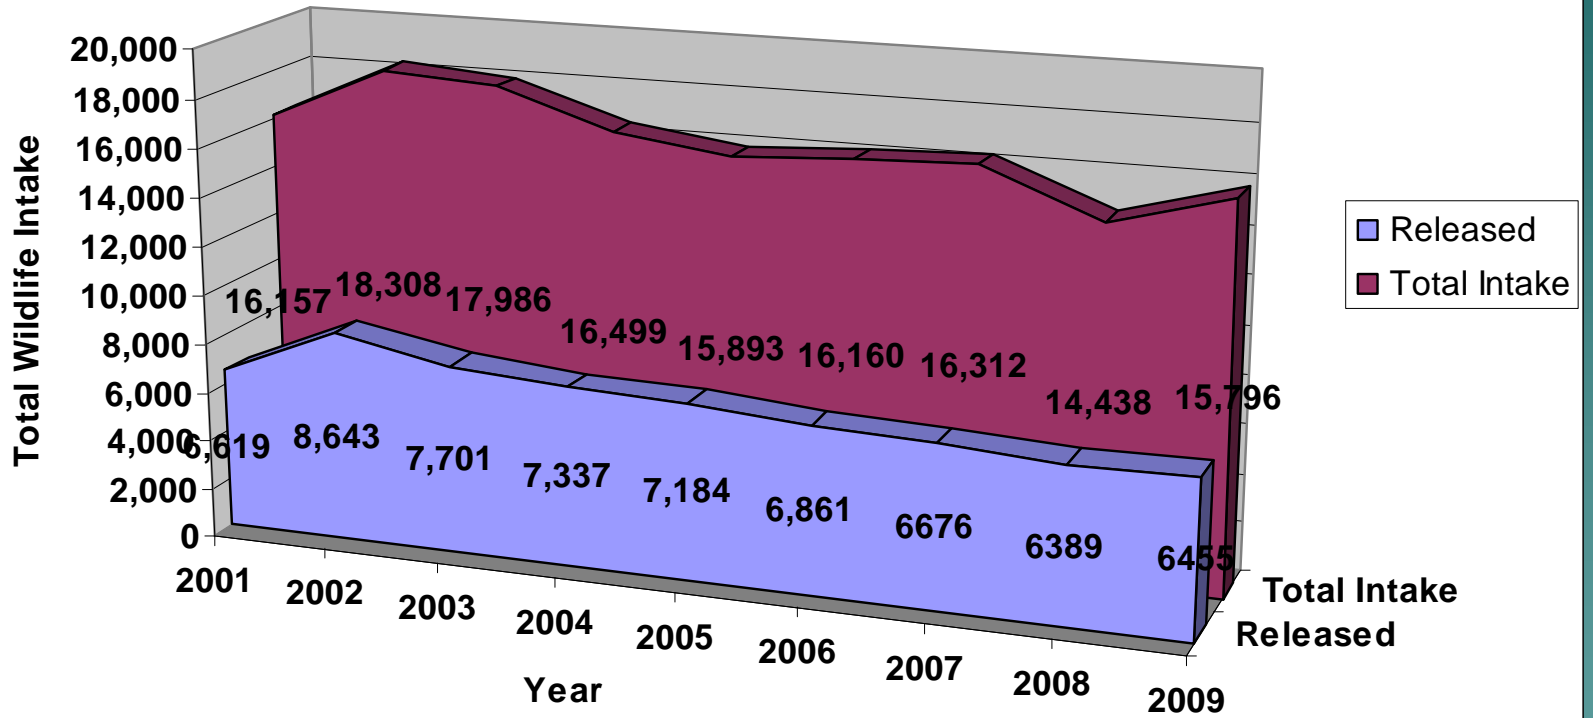

NJ Wildlife Rehabilitation Program

NJ Wildlife Rehabilitation Program

NJ DEP Division of Fish and Wildlife
2009 Wildlife Rehabilitation Program
Facility Type

NJ Wildlife Rehabilitation Program

**2009 Wildlife Rehabilitation Program
Total Intake by Species Type
(Includes FW, NOAA, Domestic, etc)**